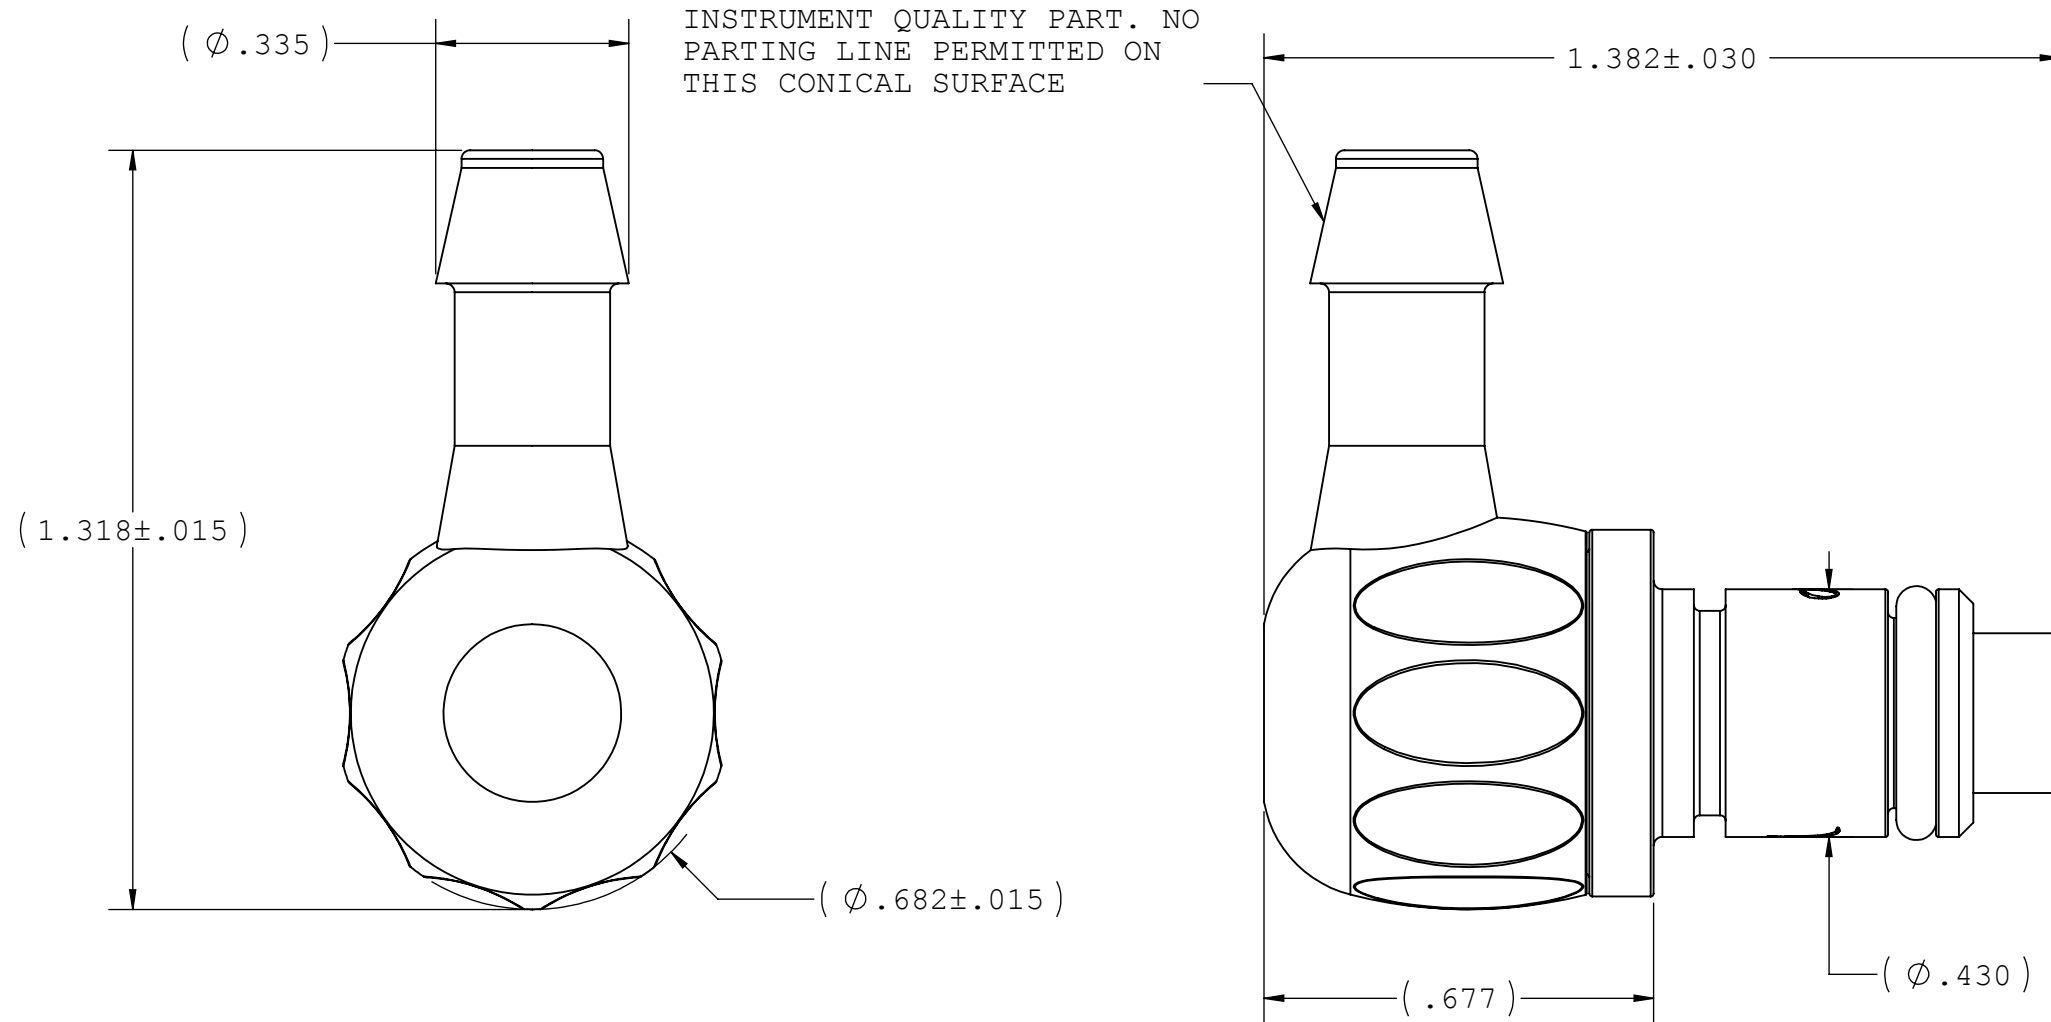

NOTES: FOR MORE DETAILS SEE YOUR V.P. SERVICE REP.

REVISIONS			
REV.	DESCRIPTION	DATE	APPROVED
A	INITIAL RELEASE	07-08-09	S.N.R

UNLESS OTHERWISE SPECIFIED DIMENSIONS ARE IN INCHES TOLERANCES ARE:		VALUE PLASTICS, INC			
FRACTIONS DECIMAL ANGULAR ± .XX ±.01 ± 1° .XXX ±.005 .XXXX ±.001		PART NUMBER: XQCVLM755			
DO NOT SCALE DRAWING		DESCRIPTION: Quick Disconnect Elbow Male Shutoff Style w/ 700 Series Barbs, 1/4" (6.35 mm) ID Tubing			
DRAWN BY: Frank.Lombardi	DATE: 7/8/2009	SIZE: B	SCALE: NTS	DWG. NO. 1010826	REV A
NEW PRODUCT DEVELOPMENT MGR: Ravi Narayanan		2007 VALUE PLASTICS, INC		SHEET: 1 OF 1	